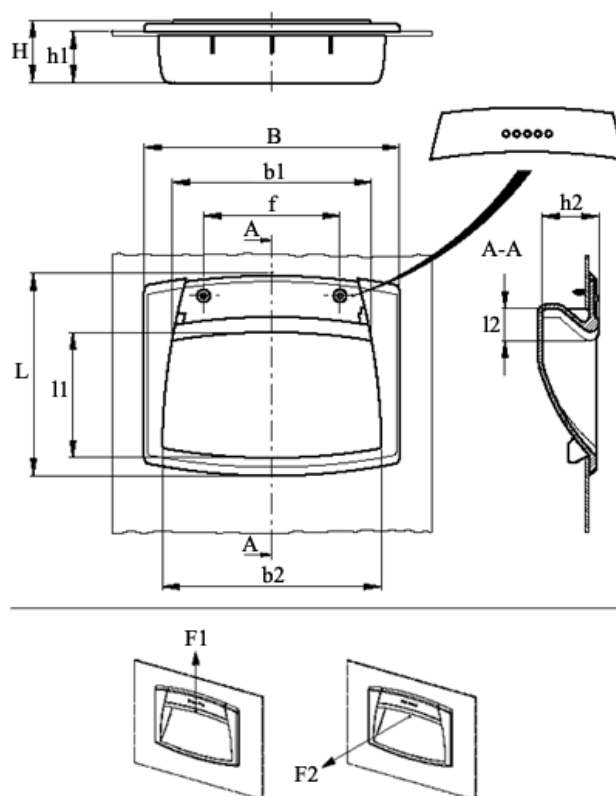

Data Sheet

Article number: 23052611213

Description: E+G Flush pull handle, snap mount.
EPR.120-SH-C3

Measures

B	= 120	h2 = 26.5
b1	= 94	L = 95
b2	= 103	l1 = 58
f	= 64	l2 = 11
F1 (N)	= 1200	
F2 (N)	= 400	
H	= 28.5	
h1	= 24	